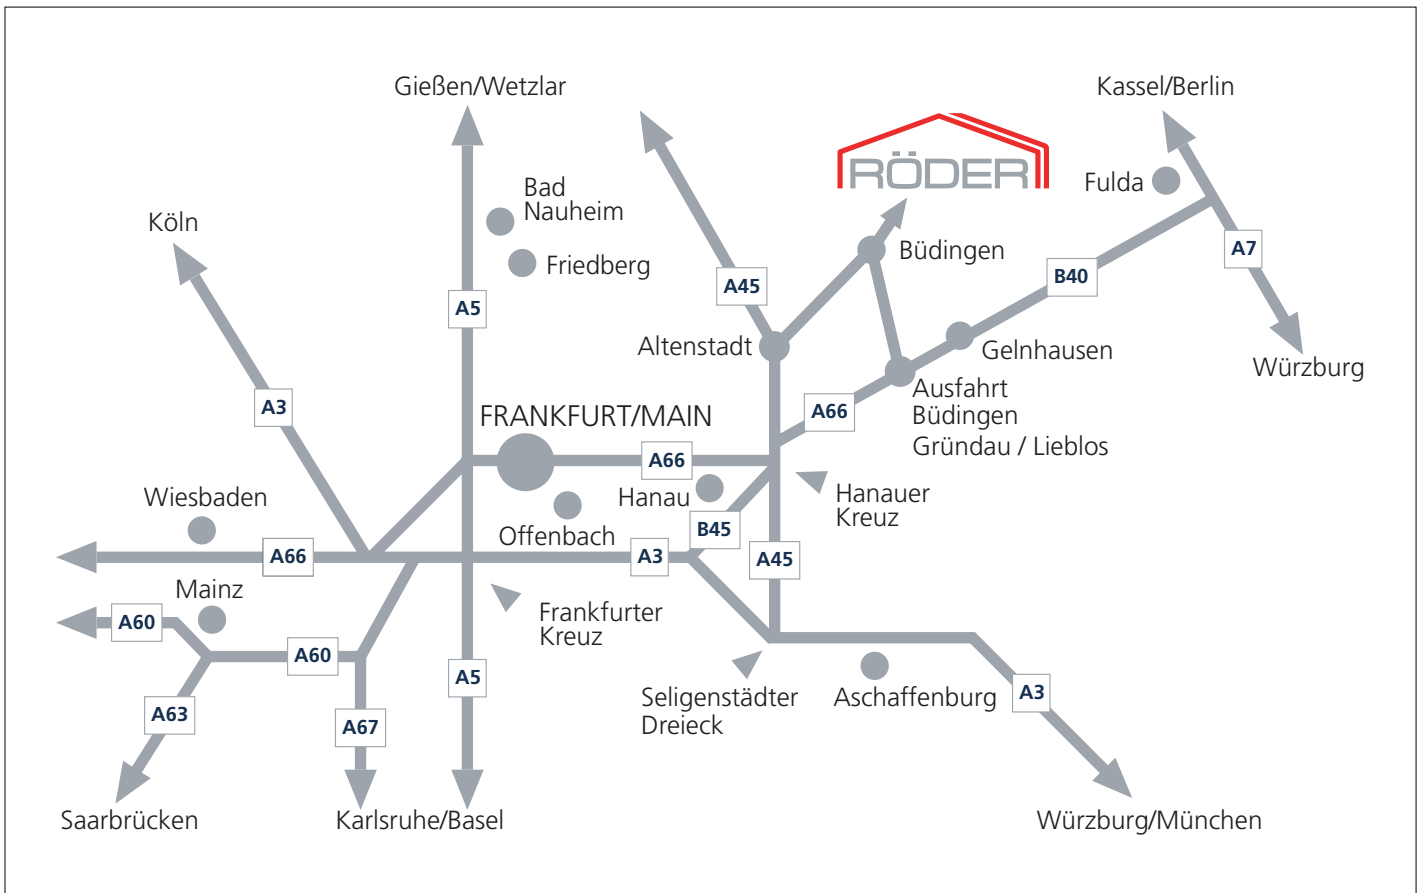

How to reach us:

If you come from the autobahn **A45**:

Take the exit Altenstadt in direction Büdingen (B521). In Büdingen at the roundabout head straight on in direction Gelnhausen (past the shoppingcenter 'Joh' and across the railway crossing). At the first traffic light after the roundabout change to the left lane and follow it in direction Birstein/Rinderbügen (passing under a bridge). Drive through Rinderbügen in direction Wolferborn. In Wolferborn follow the signs 'Production' or 'Rental'.

If you come from the autobahn **A66**:

Take the exit Gründau/Lieblos in direction Büdingen (B457). At the first traffic light (BMW dealer on the right hand side) drive in the right lane and follow it in direction Birstein/Rinderbügen (straight ahead and passing under a bridge). Drive through Rinderbügen in direction Wolferborn.

In Wolferborn follow the signs 'Production' or 'Rental'.

If you come from the autobahn **A7**:

Take the exit Fulda-Süd/Eichenzell 93. Take the B40 in direction Frankfurt/a.M. (A66). Exit Gründau/Lieblos in direction Büdingen (B457). At the first traffic light (BMW dealer on the right hand side) drive in the right lane and follow it in direction Birstein/Rinderbügen (straight ahead and passing under a bridge). Drive through Rinderbügen in direction Wolferborn.

In Wolferborn follow the signs 'Production' or 'Rental'.