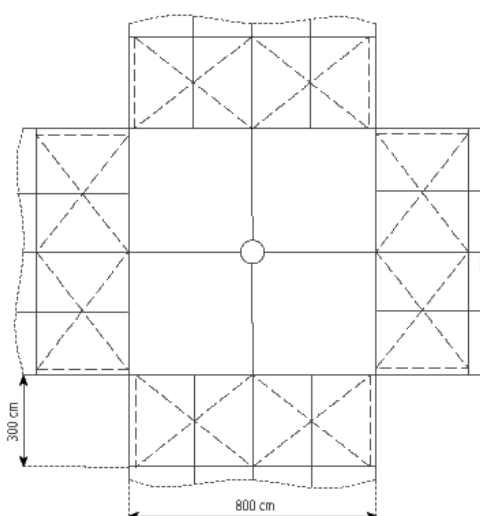

Note

All Mega variations fit to 8m standard party tents

30.08.2008, www.r-zs.de/en/18

RÖDER Zelt- und Veranstaltungsservice GmbH
63654 Büdingen Fon: +49 06049 700-0
Verkauf: Am Lautenstein Fax: +49 06049 700-339
Vermietung: An den Ellern Fon: +49 06049 700-309
HRB 3261, Friedberg UST.-IdNr.: DE 112607812

Geschäftsführer:
Rüdiger Blasius
Jens Brüggemann
St.-Nr.: 20 242 70249

Bank:
WGZ Bank eG
KBC Bank DTLD AG
Fortis Bank
Duns-Nr.: 32-239-9494

IBAN BLZ Konto
DE73 400 600 00 0000 772 633
DE86 500 203 00 0000 295 086
DE15 370 106 00 1102 421 161
info@r-zs.com

SWIFT/BIC
GENO DE MS
BANV DE HB 500
GEBADE 33
www.r-zs.com