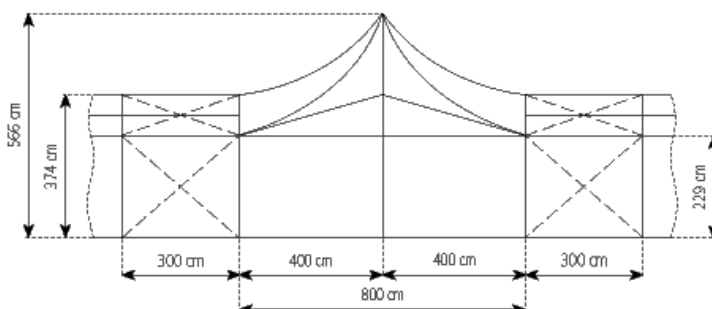

Note

All Mega variations fit to 8m standard party tents

30.08.2008, www.r-zs.de/en/18

RÖDER Zelt- und Veranstaltungsservice GmbH
63654 Büdingen Fon: +49 06049 700-0
Verkauf: Am Lautenstein Fax: +49 06049 700-339
Vermietung: An den Ellern Fon: +49 06049 700-309
HRB 3261, Friedberg UST.-IdNr.: DE 112607812

Geschäftsführer:
Rüdiger Blasius
Jens Brüggemann
St.-Nr.: 20 242 70249

Bank:
WGZ Bank eG
KBC Bank DTLD AG
Fortis Bank
Duns-Nr.: 32-239-9494

IBAN BLZ Konto
DE73 400 600 00 0000 772 633
DE86 500 203 00 0000 295 086
DE15 370 106 00 1102 421 161
info@r-zs.com

SWIFT/BIC
GENO DE MS
BANV DE HB 500
GEBADE 33
www.r-zs.com